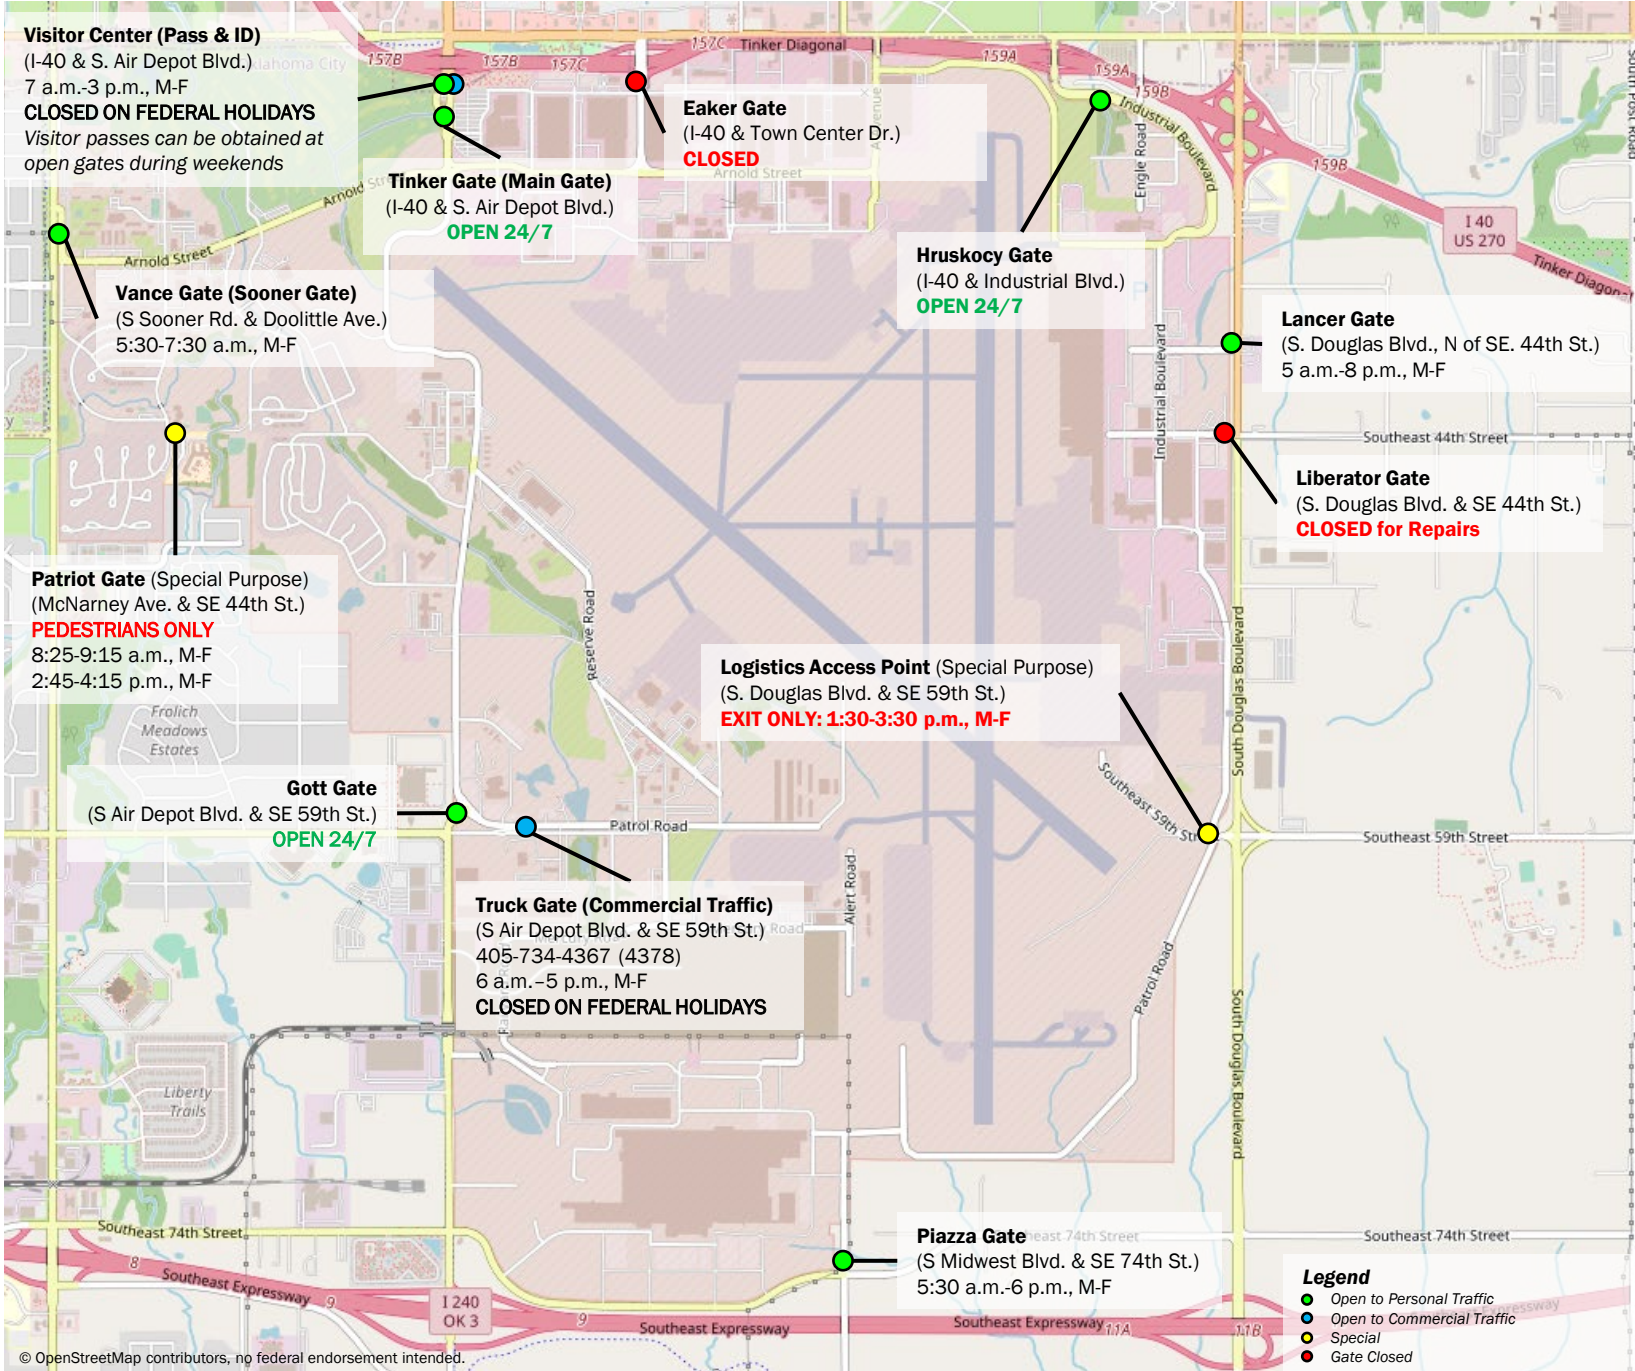

Tinker Air Force Base | Gate Map & Hours

Frequently Dialed Numbers

- Civilian Personnel:
405-739-3401
- Clinic, Appointments:
405-734-2778
- Commissary:
405-734-5965
- Exchange:
405-734-2641
- Freight Receiving:
405-739-5095
- Housing:
405-610-3637
- Military & Family
Readiness Center:
405-739-2747
- MPF (ID Cards):
405-734-8753
- Outdoor Recreation:
405-734-5875
- Pharmacy:
405-582-6315
- Pharmacy Refill Line:
1-800-457-9928
- Public Affairs:
405-739-2025
- Security Forces
Emergency Control Center:
405-734-3737
- Truck Gate
405-734-4367 (4378)
- Visitor Center:
405-734-5191

Note: Gate availability is subject to change without prior notice. Follow Tinker AFB on Facebook and Twitter for traffic updates.