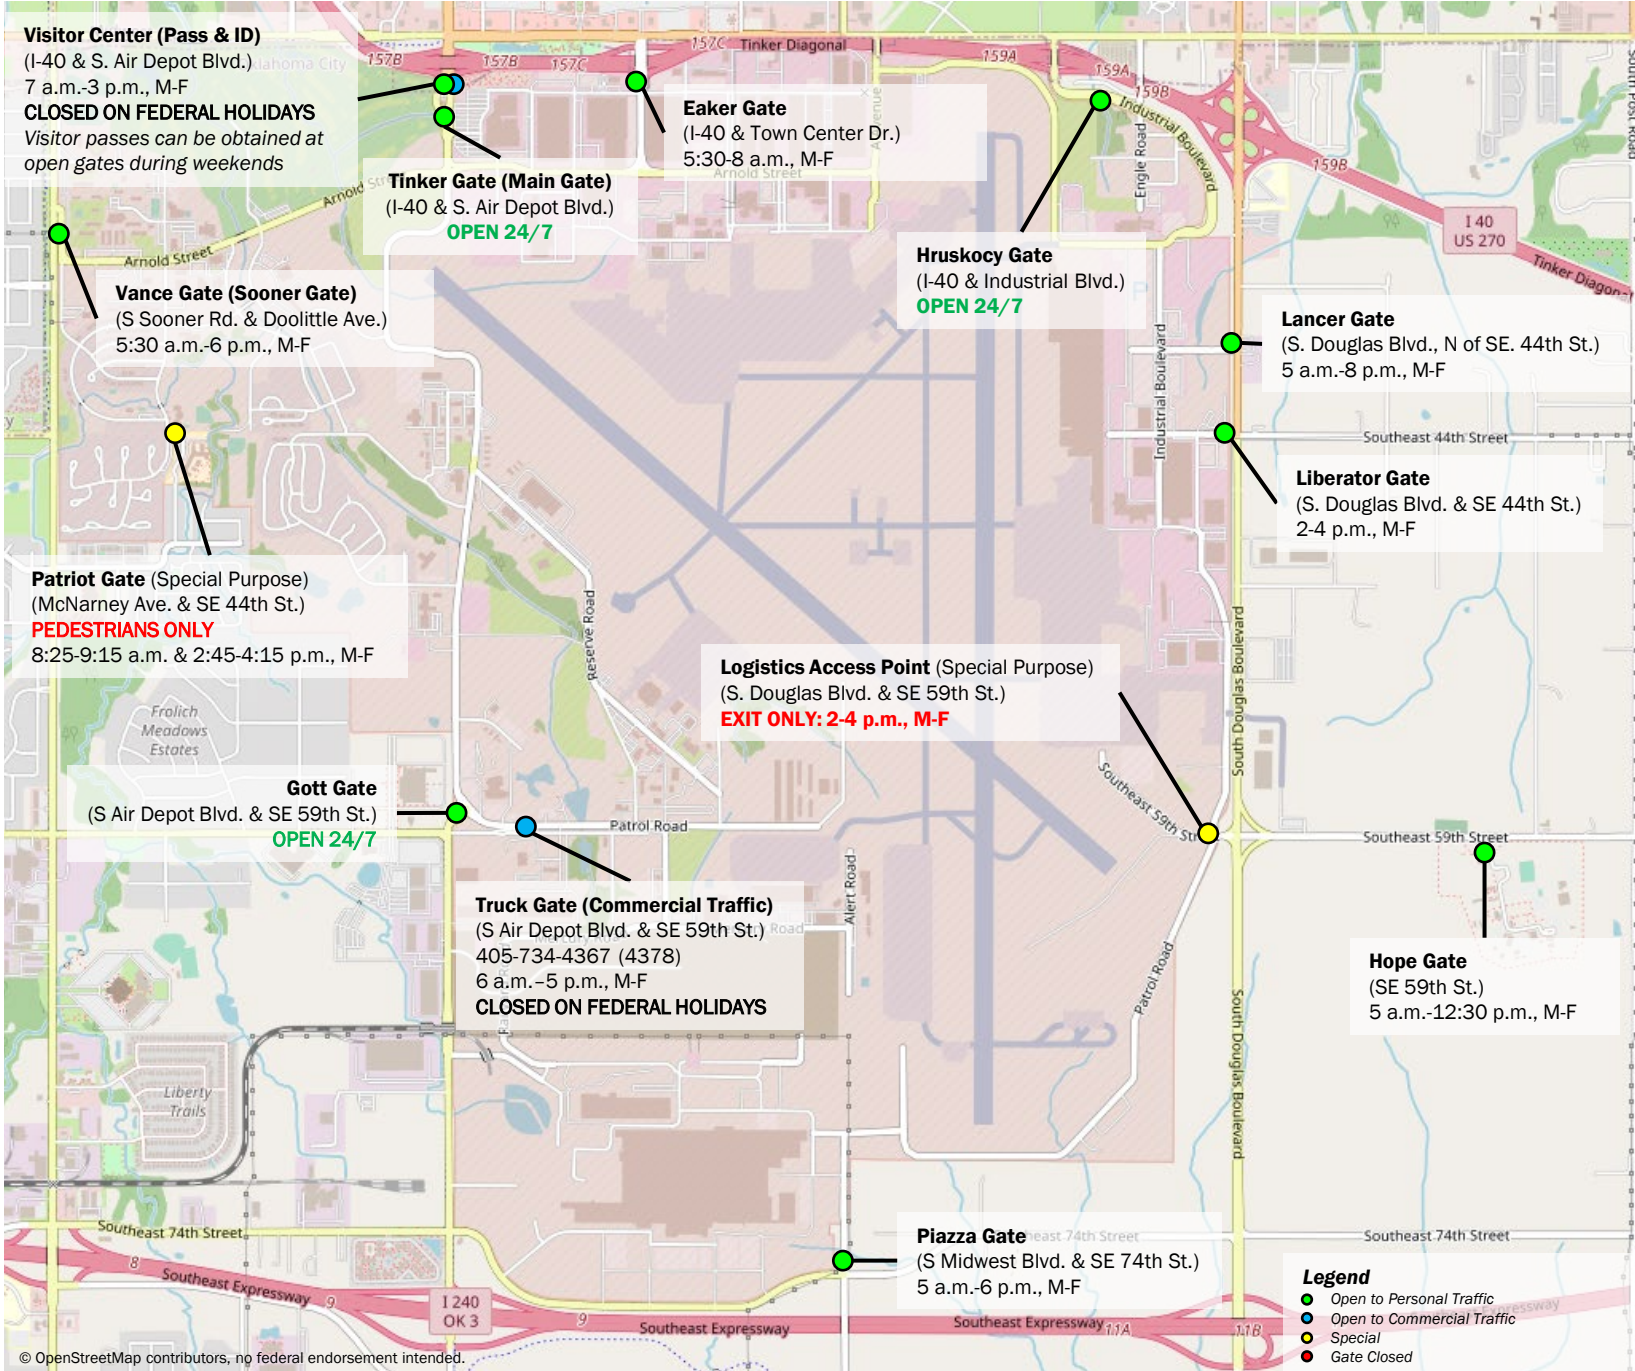

Tinker Air Force Base | Gate Map & Hours

Frequently Dialed Numbers

Civilian Personnel:
405-739-3401

Clinic, Appointments:
405-734-2778

Commissary:
405-734-5965

Exchange:
405-734-2641

Freight Receiving:
405-739-5095

Housing:
405-610-3637

Military & Family
Readiness Center:
405-739-2747

MPF (ID Cards):
405-734-8753

Outdoor Recreation:
405-734-5875

Pharmacy:
405-582-6315

Pharmacy Refill Line:
1-800-457-9928

Public Affairs:
405-739-2025

Security Forces
Emergency Control Center:
405-734-3737

Truck Gate
405-734-4367 (4378)

Visitor Center:
405-734-5191

Note: Gate availability is subject to change without prior notice. Follow Tinker AFB on Facebook and Twitter for traffic updates.