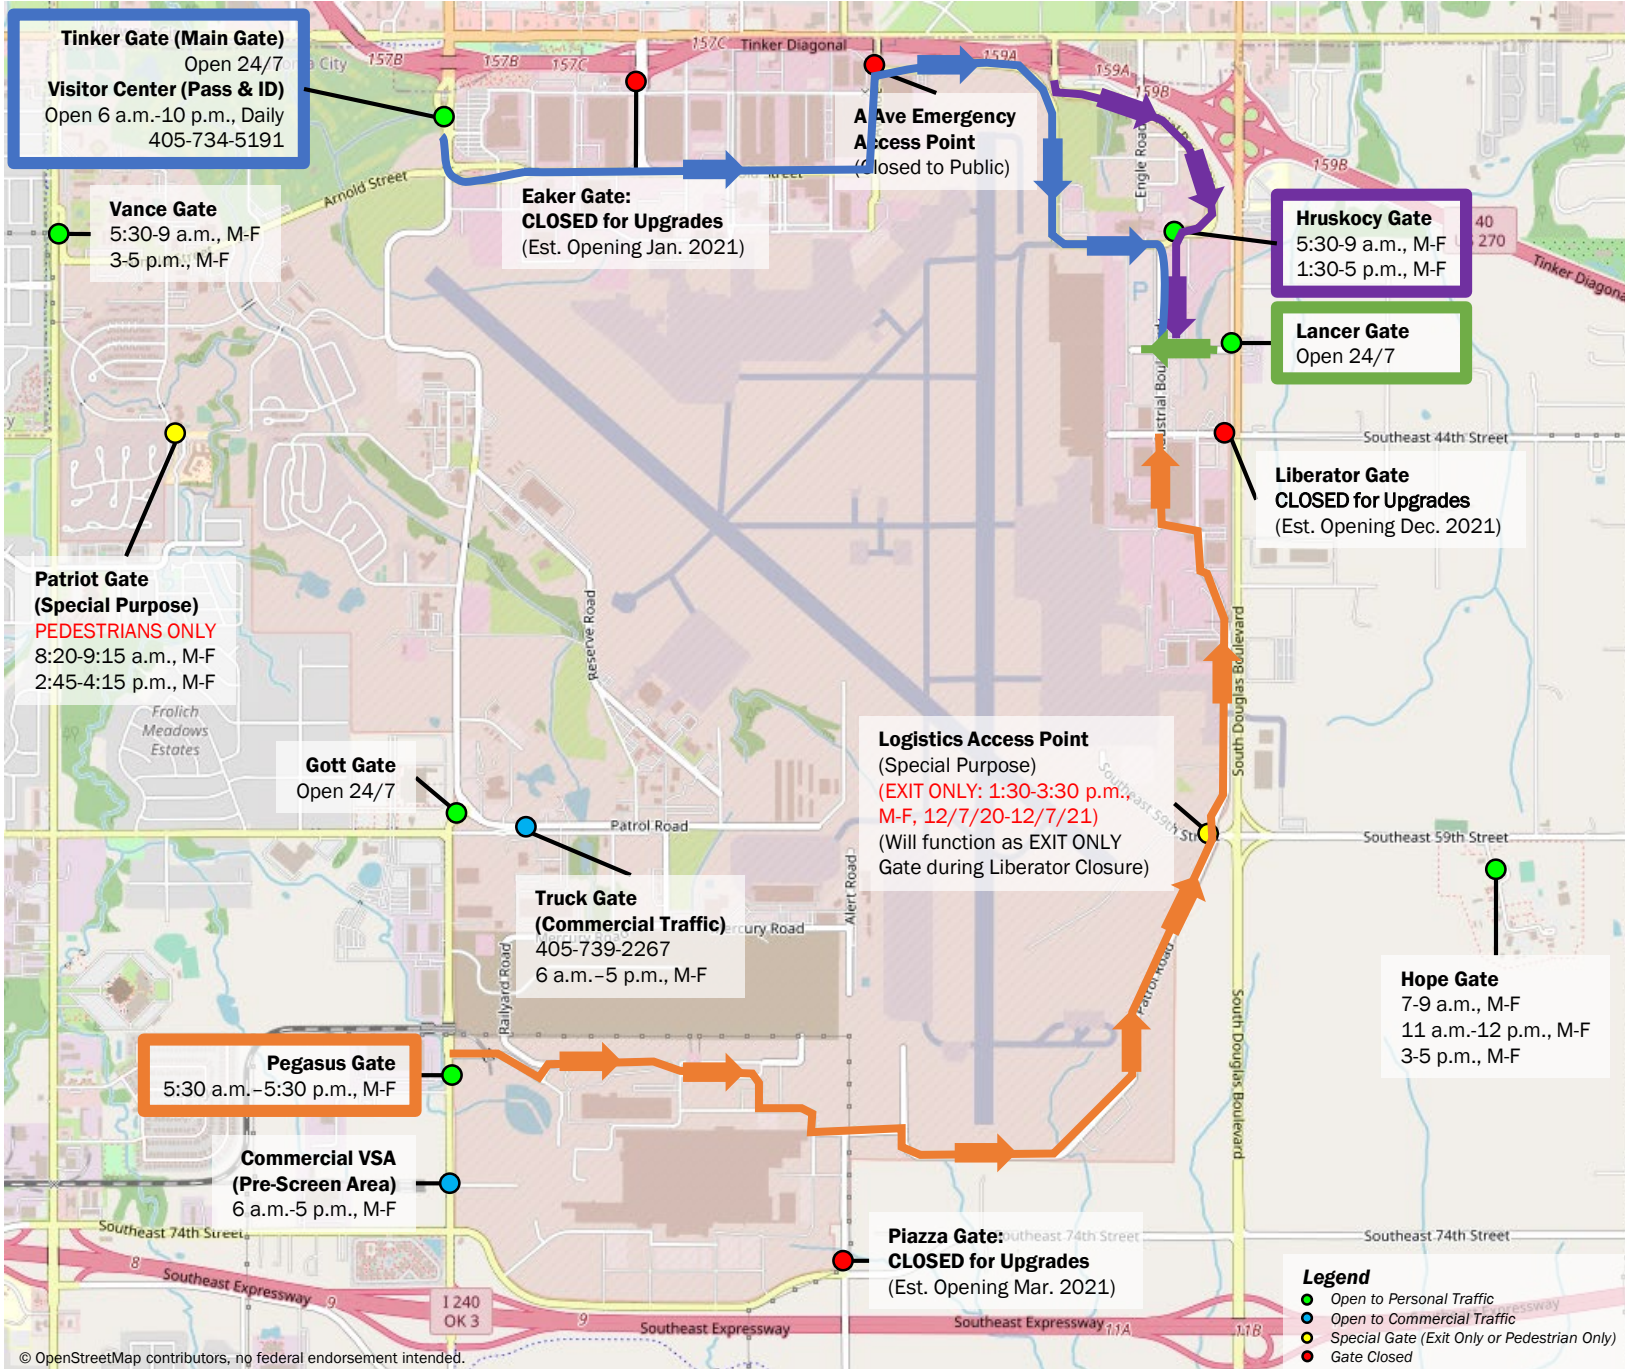

Tinker Air Force Base | Liberator Gate Alternatives

Liberator Gate Alternatives

If you're a former Liberator Gate user and are looking for alternatives to get on and off base, check out these three route choices. The illustrated routes show options for drivers coming from the north, southwest and east. While it may seem longer, you will most likely get to your destination sooner by using a less trafficked gate. If these options don't work, check out other available gates/hours to plan your day. Drive safely!

Hruskocy Gate
5:30-9 a.m., M-F
1:30-5 p.m., M-F

Lancer Gate
Open 24/7

Tinker Gate (Main Gate)
Open 24/7

Note: Gate availability is subject to change without prior notice. Follow Tinker AFB on Facebook and Twitter for traffic updates.